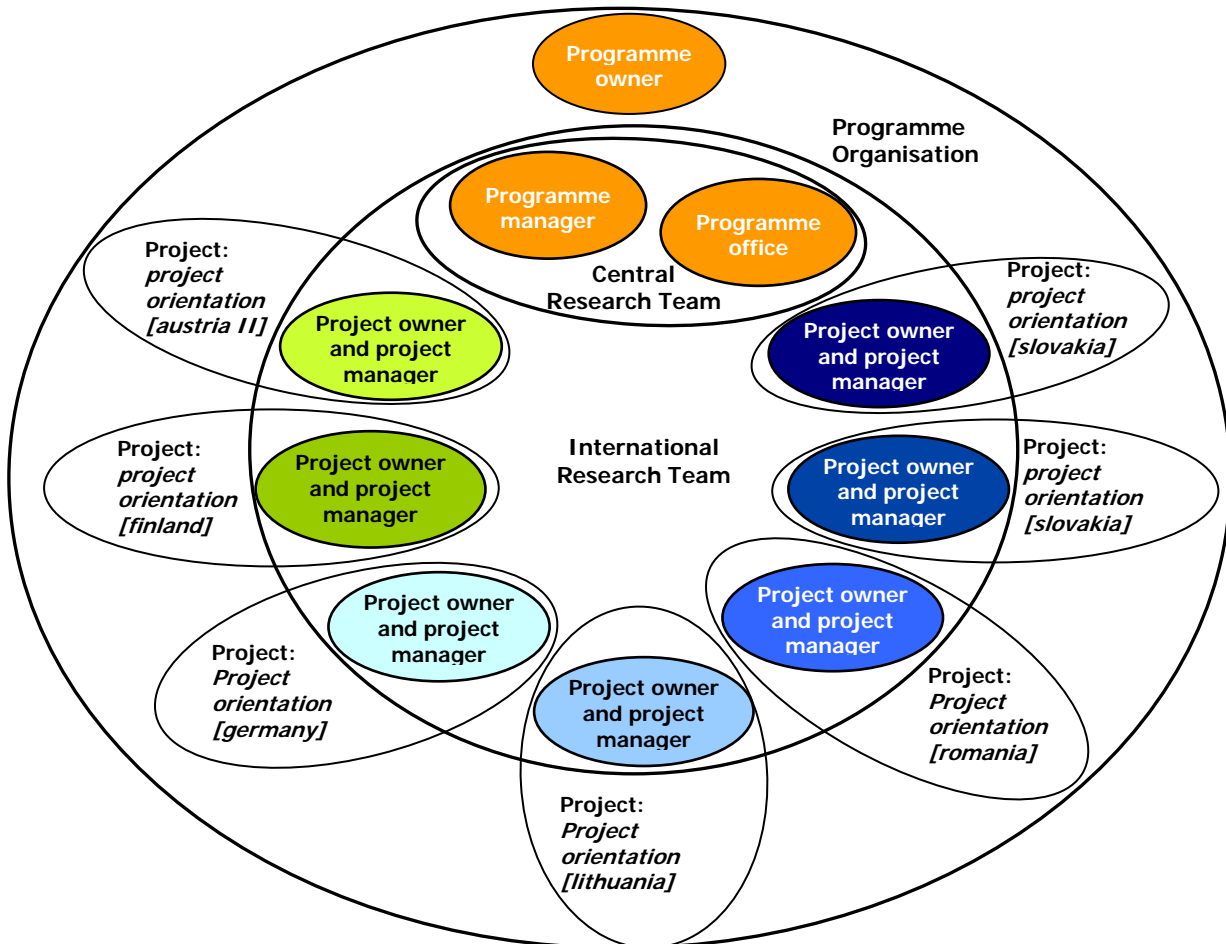

*project orientation [international]*

# PROGRAMME ORGANISATION CHART

Programme roles	Name	Telephone	e-mail
Scientific director	Roland Gareis		
Programme manager	Roland Gareis		
Programme office	Eva Füssinger, Andrea Cerny, Renate Prantner		
Project owner + manager <i>project orientation [austria II]</i>	Roland Gareis Eva Füssinger		
Project owner + manager <i>project orientation [finland]</i>	Rauno Puskala, Jyry Louhisto, Veikko Vålilä Mikko Lehtonen		
Project owner + manager <i>project orientation [germany]</i>	N.N. Arno Müller		